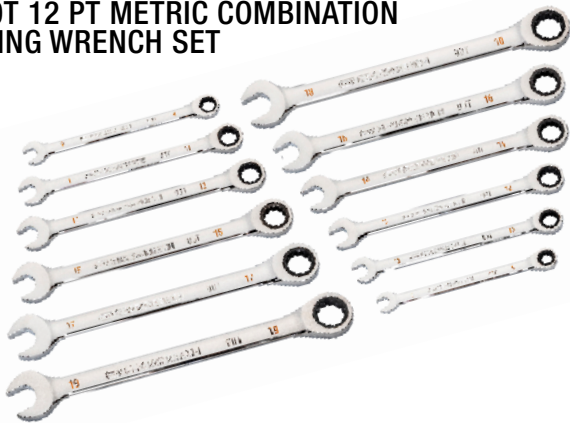

ESSENTIAL TOOL KIT ADD-ONS

86927

12 PC. 90T 12 PT METRIC COMBINATION RATCHETING WRENCH SET

METRIC

SET INCLUDES:

- > 8, 9, 10, 11, 12, 13, 14, 15, 16, 17, 18 & 19mm

$189⁰⁰
+GST
$217.35 INCL. GST

80726