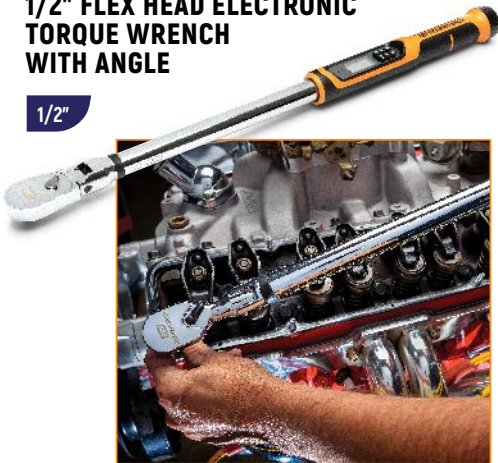

### 1/2" FLEX HEAD ELECTRONIC TORQUE WRENCH WITH ANGLE

1/2"

- > Torque Range: 34nm/ 339nm/25-250 ft/lbs
- > Weight: 1810g

**\$610<sup>00</sup>**  
+GST  
**\$701.50 INCL. GST**

83514