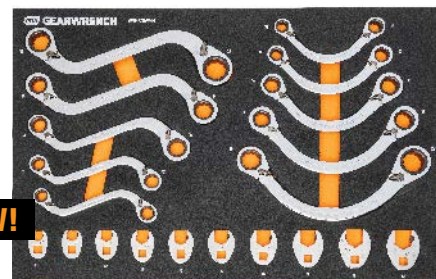

SPECIALTY RATCHETING METRIC WRENCH SET

$749⁰⁰ +GST **$861.35** INCL. GST **20 Pc.** **GWMSRWMM**

METRIC

NEW!

EVA DIMENSIONS: 250 x 341 x 31mm

SET INCLUDES:

- » 5 72T 12 Pt. Reversible S-Shape Double Box Ratcheting Wrenches
- » 5 72T 12 Pt. Reversible Half Moon Double Box Ratcheting Wrenches
- » 10 Ratcheting Crowfoot Wrenches