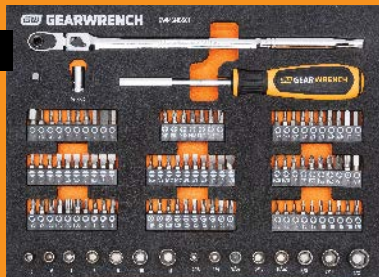

## NEW! SLIM HEAD MECHANICS TOOL SET

\$199.00 +GST

\$228.85 INCL. GST

105 Pc.

GWMSMBS01

1/4"

NEW!

EVA DIMENSIONS:  
250 x 341 x 31mm

### SET INCLUDES:

- » 1 72T Quick Release Locking Flex Slim Head Ratchet with Adapter
- » 1 Dual Material Bit Holder
- » 102 Bits
- » 1 Bit Holder Socket