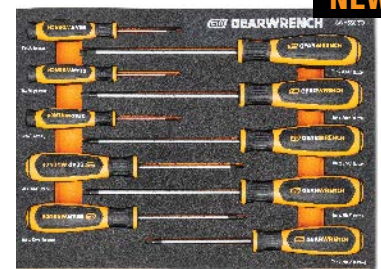

### SCREWDRIVERS INCLUDED:

- » 9 Slotted® #3/16" x 6", 1/4" x 6", 1.5 x 60mm, 1/4" x 1-1/2", 5/16" x 6", 2 x 60mm, 1/4" x 4", 13/8" x 8 & 2.5 x 60mm

\$105.00 +GST

\$120.75 INCL. GST

GWMSSCRTX

10 Pc.

NEW!

EVA DIMENSIONS: 250 x 341 x 31mm