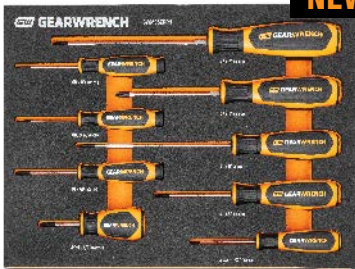

PLAY BY YOUR RULES

Each tool nests in a laser-formed cutout that provides protection for your tools, keeps them organised & easily accessible.

Orange cutouts with black tops & white high-visibility size markings for quick identification.

Foam trays are built to last & handle almost any work setting, providing long-lasting protection of your tools & other contents.

NEW! DUAL MATERIAL SCREWDRIVER SETS

$99.00 +GST

$113.85 INCL. GST

GWMSSCRPH

9 Pc.

NEW!

EVA DIMENSIONS: 250 x 341 x 31mm

SCREWDRIVERS INCLUDED:

- » 9 Phillips® #0 x 2-1/2", #2 x 1-1/2", #00 x 60mm, #1 x 3", #2 x 4", #0 x 60mm, #1 x 6", #3 x 6" & #1 x 60mm

$105.00 +GST

$120.75 INCL. GST

GWMSSCRSL

9 Pc.