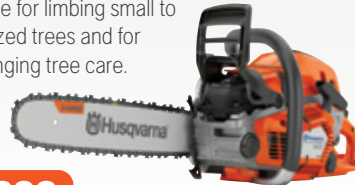

## P 550 XP® II

18" Bar - .325 Pixel - 501 cc - 5.3 kg (excl. cutting equipment)

Powerful, durable, easy to manoeuvre with excellent performance and cutting capacity. Suitable for limbing small to mid-sized trees and for challenging tree care.