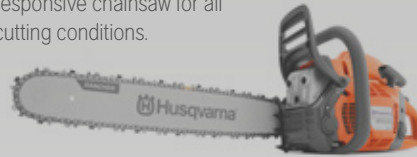

L 455R

20" Bar - 3/8" - 55.5 cc - 6.0kg (excl. cutting equipment)

An ideal saw for landowners and those who require a high powered, heavy-duty and responsive chainsaw for all cutting conditions.