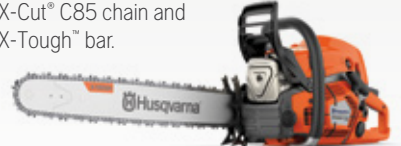

## P 585

24" Bar - 3/8" - 86.0 cc - 7.5 kg (excl. cutting equipment)

Robust and durable chainsaw that's easy to manoeuvre and maintain even in tough conditions. Equipped with a powerful X-Torq® engine, X-Cut® C85 chain and X-Tough™ bar.