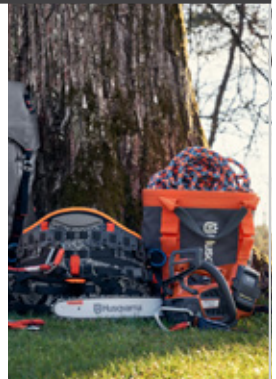

Receive a **BONUS*** Husqvarna SPIRE Helmet

valued at $249 RRP with purchase of a Husqvarna 525PT5S or 530iPT5 Pole Saw this season!

*Offer valid 01.04.26 - 31.07.26 with purchase of 525PT5S or 530iPT5 only. At participating Husqvarna Dealers, while stocks last. See Husqvarna.com for full details.

P 525PT5S

10" Bar - 402 cm Length (extended) - 25.4 cc - 7.0 kg
Pole saw with telescopic shaft and long reach. Excellent ergonomics and superior balance help achieve high-end results with minimum effort.

BONUS!

$2,215 RRP

P 530iPT5

36V - 10" Bar - 400 cm Length - 5.0 kg (excl battery)
Telescopic battery pole saw for professionals, with 5m telescopic reach and performance that surpasses petrol equivalents. Excellent ergonomics and quiet operation.

BONUS!

$1,269 SKIN ONLY RRP

ARBORIST ACCESSORIES - SAVE 15% THIS SEASON*

Shop the range online and in-store for all your Arborist essentials, climbing gear and personal protective equipment this Autumn!

Throw line folding cube

Large 16" (40 cm) cube construction. Prevents throwline entangling and keeps throwline clean. Easily folds down to 8"x16" (20 x 40 cm) triangle.

$114.75 $135.00 RRP

Anti-shock chainsaw strap

With this anti-shock chainsaw strap, Husqvarna has taken safety for tree professionals to the next level. If the chainsaw falls and gets stuck in falling branches, the chainsaw strap tears open to reduce the impact force of the falling chainsaw and prevent injury.

$97.75 From $115.00 RRP

Throw weights

Constructed from 100% 1,000 denier Cordura fabric. Abrasion resistant. Improved durability with high tensile strength. Dual coloured pattern. Excellent visibility due to the bright orange.

$38.25 $45.00 RRP

HUSQVARNA SPRAYERS - ALL SEASON LAWN AND GARDEN CARE

1.5L Sprayer
From $45 RRP